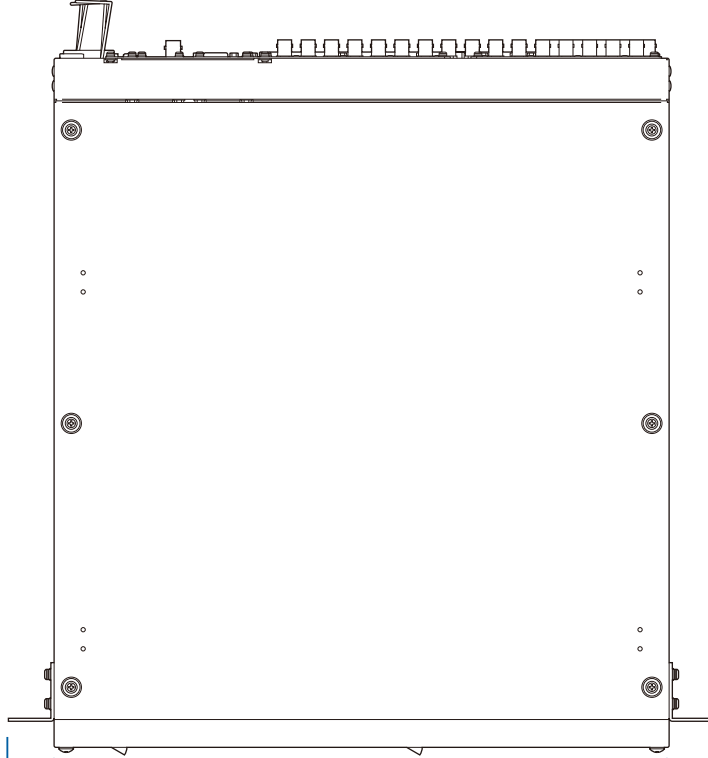

Dimensions

AV-HS450

Mainframe

420 mm (16-9/16 inches)

482 mm (19 inches)

471 mm (18-9/16 inches)

88 mm (3-7/16 inches)

Control panel

538 mm (21-1/8 inches)

88 mm (3-7/16 inches)

560 mm (22-1/16 inches)

299 mm (11-3/4 inches)