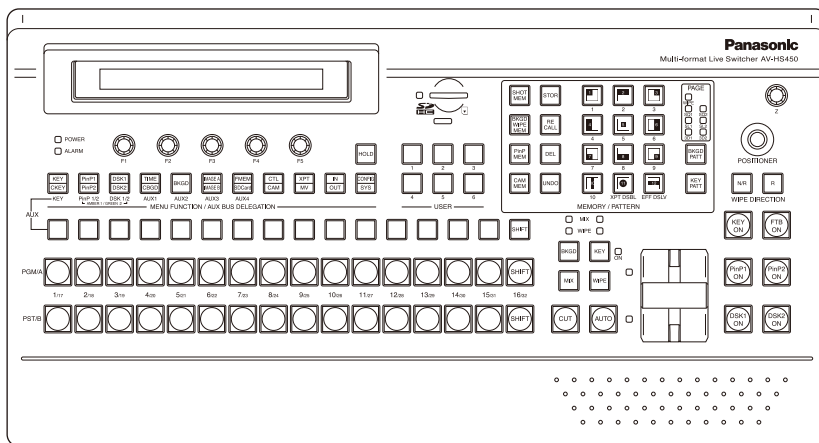

Dimensions

AV-HS450

Mainframe

420 mm (16-9/16 inches)

482 mm (19 inches)

471 mm (18-9/16 inches)

88 mm (3-7/16 inches)

Control panel

538 mm (21-1/8 inches)

88 mm (3-7/16 inches)

560 mm (22-1/16 inches)

299 mm (11-3/4 inches)