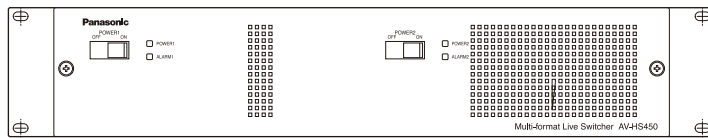

Dimensions

AV-HS450

Mainframe

420 mm (16-9/16 inches)

482 mm (19 inches)

471 mm (18-9/16 inches)

88 mm (3-7/16 inches)

Control panel

538 mm (21-1/8 inches)

88 mm (3-7/16 inches)

560 mm (22-1/16 inches)

299 mm (11-3/4 inches)