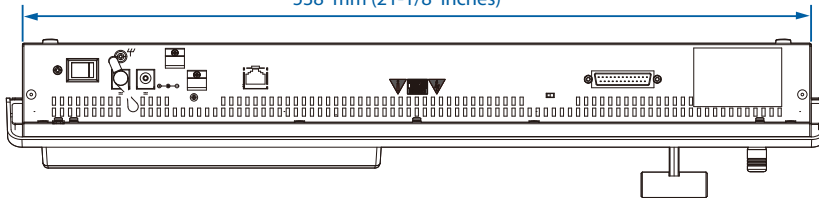

Dimensions

AV-HS450

Mainframe

420 mm (16-9/16 inches)

482 mm (19 inches)

471 mm (18-9/16 inches)

88 mm (3-7/16 inches)

Control panel

538 mm (21-1/8 inches)

88 mm (3-7/16 inches)

560 mm (22-1/16 inches)

299 mm (11-3/4 inches)