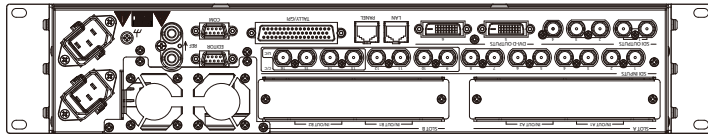

Dimensions

AV-HS450

Mainframe

420 mm (16-9/16 inches)

482 mm (19 inches)

471 mm (18-9/16 inches)

88 mm (3-7/16 inches)

Control panel

538 mm (21-1/8 inches)

88 mm (3-7/16 inches)

560 mm (22-1/16 inches)

299 mm (11-3/4 inches)